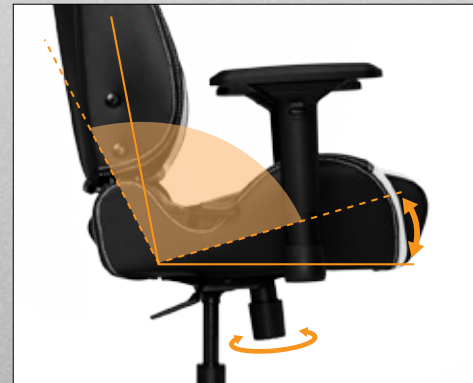

## Adjustable Seat Height

The SL4000's seat and height adjustability ensures correct ergonomic posture and prevents stress to your back. Having good range of adjustability allows you to be at an optimum angle in relation to your desk, this reduces back and neck pains.

## Adjustable Backrest

Features independent back angle option. An angle-adjustable backrest to help you adjust your sitting position throughout the course of your gaming experience (up to 140 degrees).

## Adjustable Tilt with Locking System

Our adjustable tilt tension mechanism allows you to increase or decrease the tension by easily turning the knob to match your body weight. This allows you to rock comfortably, without heavy pushing, reducing muscle fatigue.