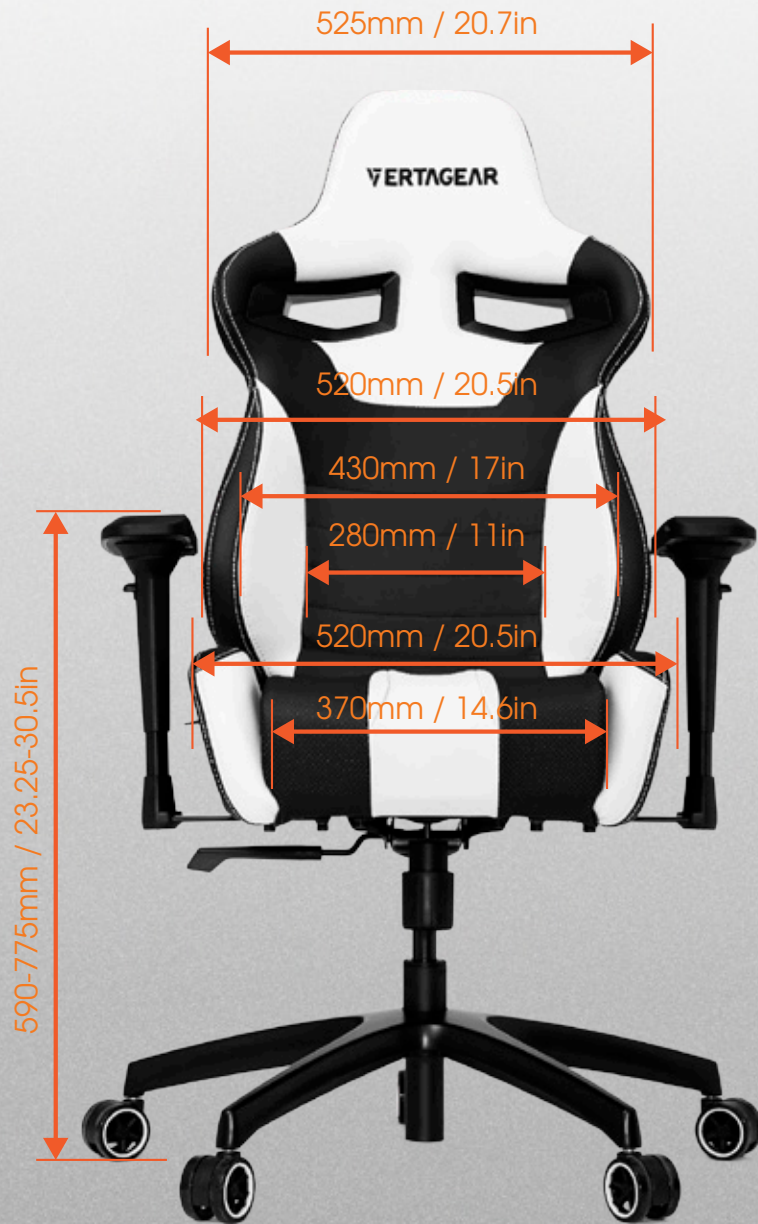

## Adjustable Seat Height

The SL4000's seat and height adjustability ensures correct ergonomic posture and prevents stress to your back. Having good range of adjustability allows you to be at an optimum angle in relation to your desk, this reduces back and neck pains.

## Adjustable Backrest

Features independent back angle option. An angle-adjustable backrest to help you adjust your sitting position throughout the course of your gaming experience (up to 140 degrees).

## Adjustable Tilt with Locking System

Our adjustable tilt tension mechanism allows you to increase or decrease the tension by easily turning the knob to match your body weight. This allows you to rock comfortably, without heavy pushing, reducing muscle fatigue.

# Product Dimensions