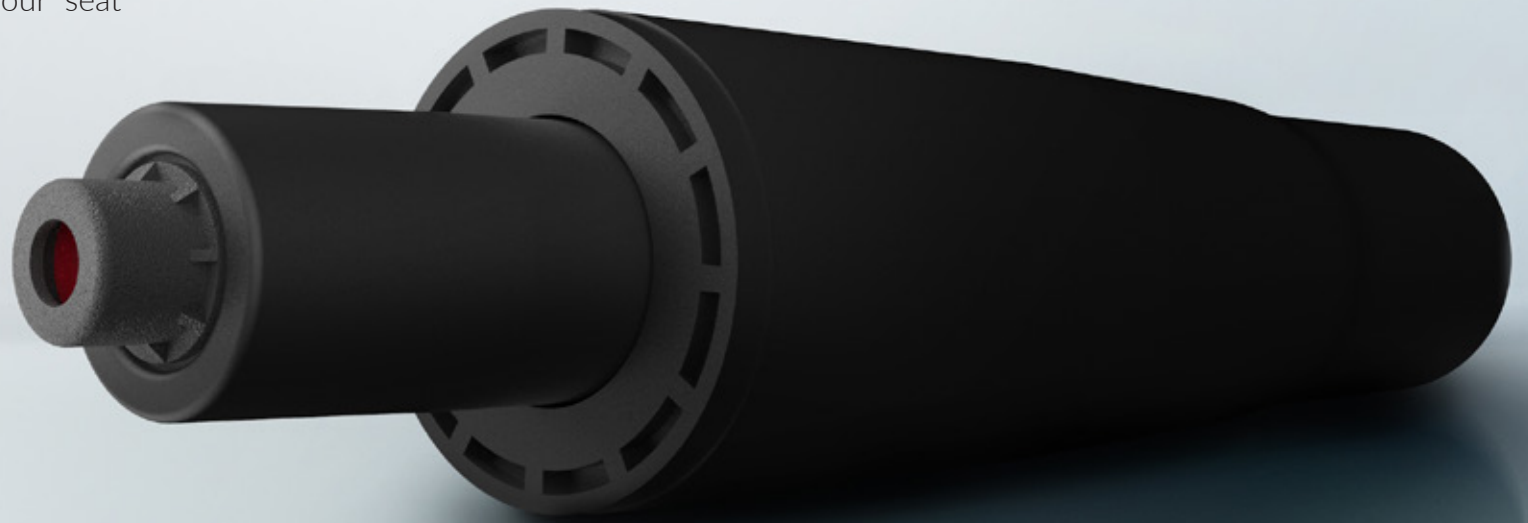

Gas Lift

The SL4000 is fitted with an industrial-quality Class-4 Gas Lift cylinders for extra durability and ease of use, while keeping your seat maintained at the proper height.